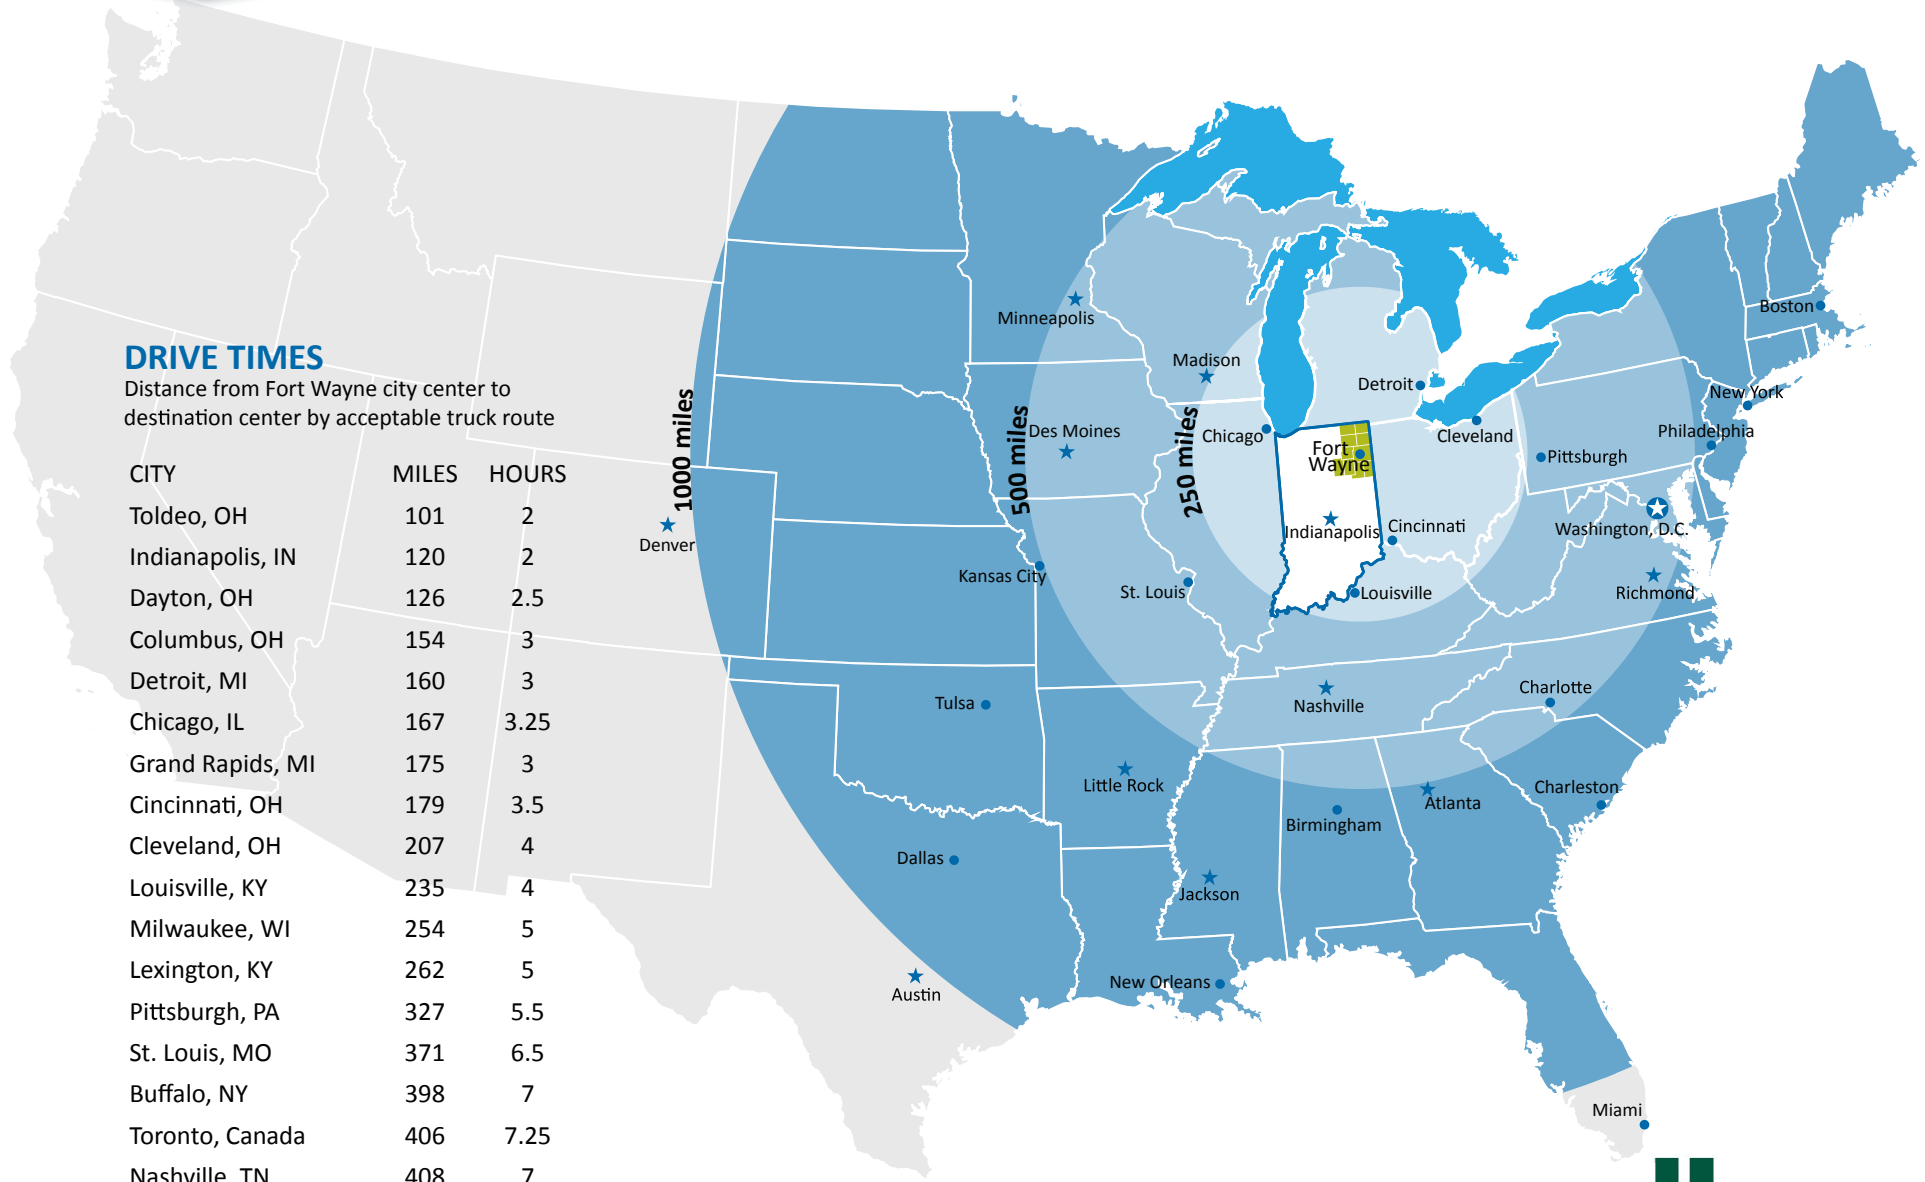

# DRIVE TIME

## from Northeast Indiana

### DRIVE TIMES

Distance from Fort Wayne city center to destination center by acceptable truck route

CITY	MILES	HOURS
Toldeo, OH	101	2
Indianapolis, IN	120	2
Dayton, OH	126	2.5
Columbus, OH	154	3
Detroit, MI	160	3
Chicago, IL	167	3.25
Grand Rapids, MI	175	3
Cincinnati, OH	179	3.5
Cleveland, OH	207	4
Louisville, KY	235	4
Milwaukee, WI	254	5
Lexington, KY	262	5
Pittsburgh, PA	327	5.5
St. Louis, MO	371	6.5
Buffalo, NY	398	7
Toronto, Canada	406	7.25
Nashville, TN	408	7
Des Moines, IA	478	8.5